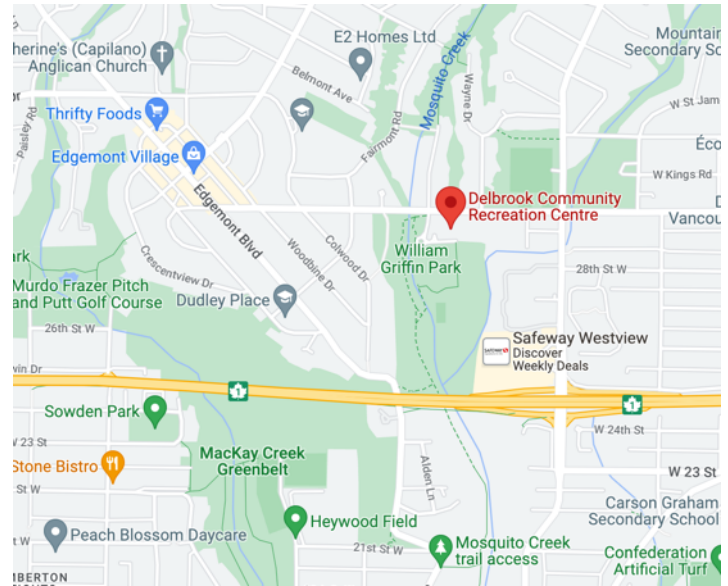

## North Vancouver

### *Close to Nature's Heart* (indoors)

Delbrook Community Recreation Centre  
851 West Queens Rd  
North Vancouver BC  
V7N 4E3

## Coquitlam

***They Travelled These Roads,***  
Burquitlam Station Plaza,  
Evergreen Line  
552 Clarke Road  
Coquitlam

***Every Leaf Speaks Bliss To Me,***  
The Austin, (above Tim Hortons)  
955 Austin Avenue  
Coquitlam

### ***Hamilton Then and Now*** (indoors)

Hamilton Community Centre  
5140 Smith Drive  
Richmond, BC V6V 2W5