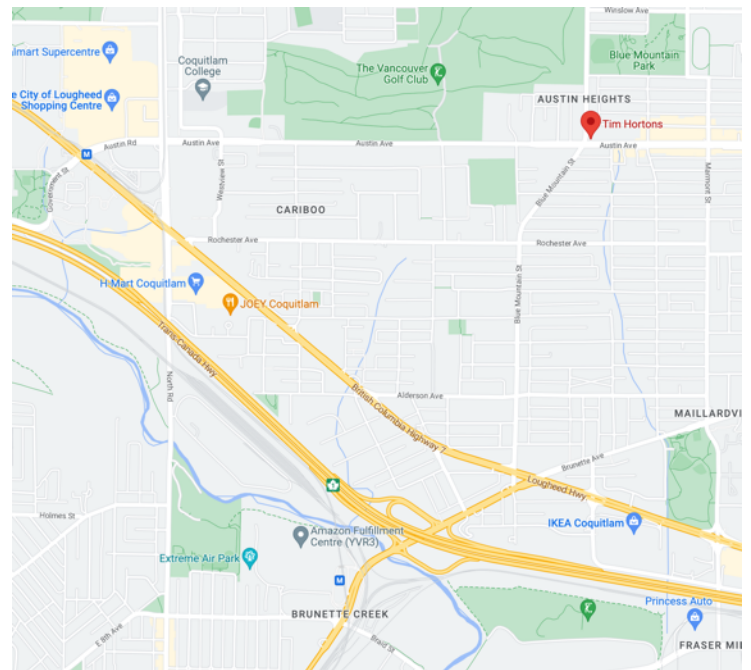

## North Vancouver

### *Close to Nature's Heart* (indoors)

Delbrook Community Recreation Centre  
851 West Queens Rd  
North Vancouver BC  
V7N 4E3

### *Whatever The Weather,* Green Necklace Urban Greenway North Vancouver BC

## Coquitlam

***They Travelled These Roads,***  
Burquitlam Station Plaza,  
Evergreen Line  
552 Clarke Road  
Coquitlam

***Every Leaf Speaks Bliss To Me,***  
The Austin, (above Tim Hortons)  
955 Austin Avenue  
Coquitlam