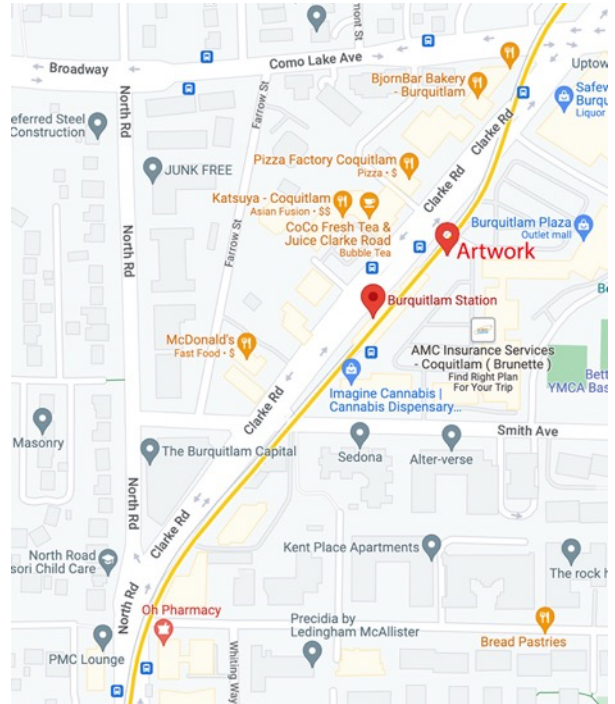

## North Vancouver

### *Close to Nature's Heart* (indoors)

Delbrook Community Recreation Centre  
851 West Queens Rd  
North Vancouver BC  
V7N 4E3

## Coquitlam

***They Travelled These Roads,***  
Burquitlam Station Plaza,  
Evergreen Line  
552 Clarke Road  
Coquitlam

***Every Leaf Speaks Bliss To Me,***  
The Austin, (above Tim Hortons)  
955 Austin Avenue  
Coquitlam

### ***Hamilton Then and Now*** (indoors)

Hamilton Community Centre  
5140 Smith Drive  
Richmond, BC V6V 2W5