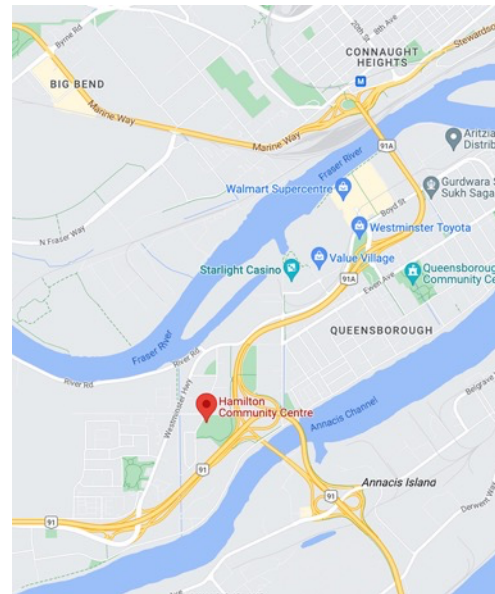

Richmond

Hamilton Then and Now (indoors)

Hamilton Community Centre
5140 Smith Drive
Richmond, BC V6V 2W5